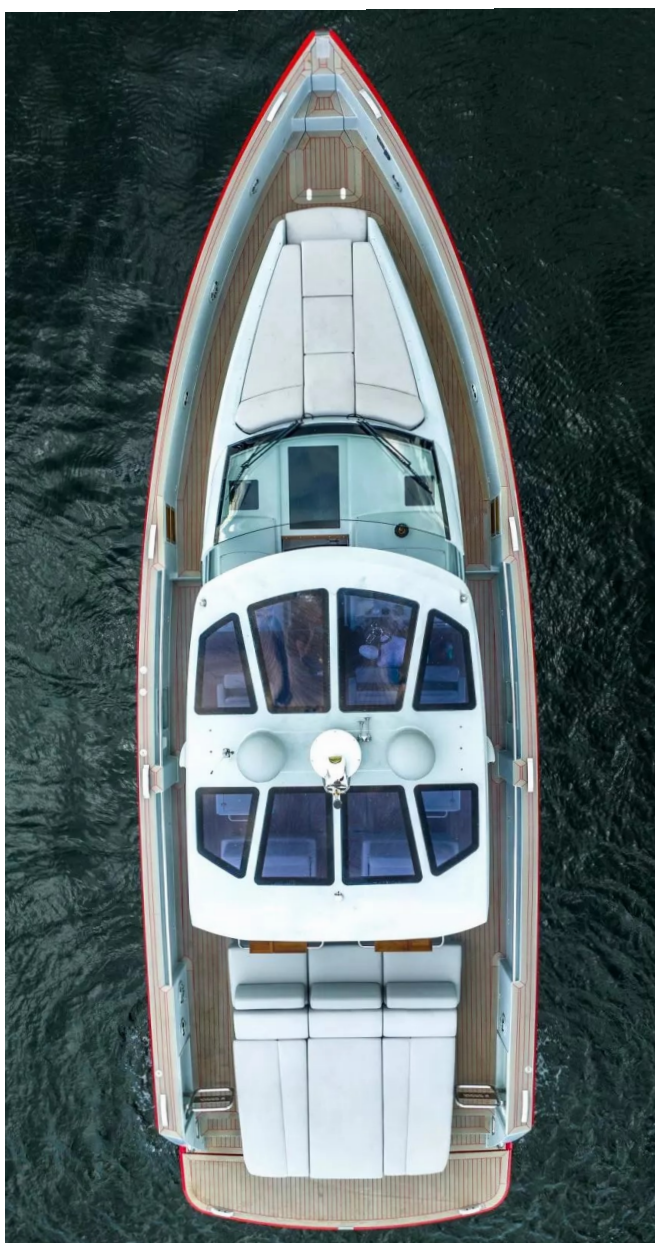

48' FJORD

SPORT YACHT

Yacht Charter Experiences

FLORIDA . BAHAMAS . FLORIDA KEYS . CARIBBEAN

YACHT AMENITIES

 **Yacht Length**
48 ft.

 **Location**
Hollywood

 **Staterooms**
2

 **Bluetooth System**
Yes

 **Jet ski**
No

 **Sunpad**
Yes

 **Floating Mat**
12' Floating Mat

 **Paddle Boards**
N/A

 **Floating Toys**
Yes

 **Snorkel Gear**
N/A

48' FJORD SPORT YACHT

If you've ever had the dream of whipping around in a Ferrari, here's your chance to make a splash seaside.

Our 48' Fjord provides the best view of both worlds; a little hotter than rose-colored lenses! Forward and aft sun pads provide a luxurious lounge area, with whatever view you prefer. The dual dining table is hugged by bench seating, allowing ease of access and escape, when you're just grabbing a snack and heading back to the blue. The IPS drives allow for front row status in the most shallow of areas, opening the window to nature's jewelry box under the water line, faster than you can swim.

Down below two comfortable cabins await your presence, for weekend Bimini trips or longer endeavors, with enough closet space to keep any fashionista happy. Ice cold A/C, a comfortably spacious restroom, and a show stopping profile make the 48' Fjord your key to paradise.